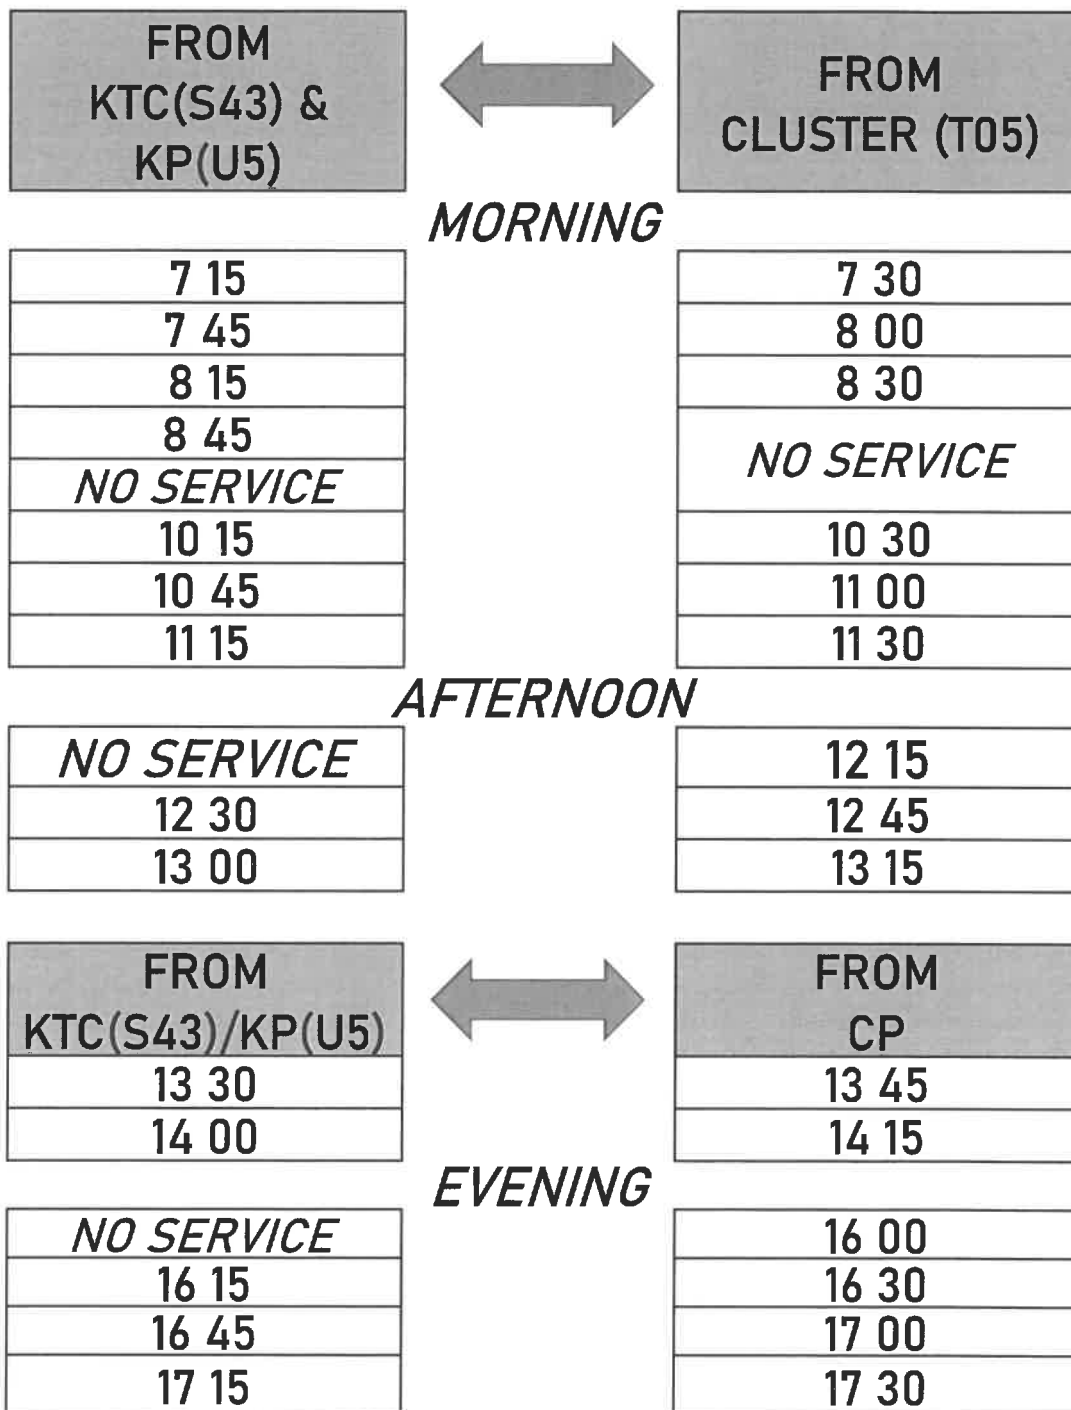

BAS-A2

ON-CAMPUS SHUTTLE BUS SERVICES - DRIVER DETAIL

ROUTE : KTC/KP TO CLUSTER

(KTC(S43)/KP(U5) - T05 - T06 - KP/KTC)

FROM KTC(S43) & KP(U5)		FROM CLUSTER (T05)
<i>MORNING</i>		
7 30		7 45
8 00		8 15
8 30		8 45
<i>NO SERVIS</i>		<i>NO SERVIS</i>
10 30		10 45
11 00		11 15
11 30		11 45
<i>AFTERNOON</i>		
12 45		13 00
13 15		13 30
13 45		14 00
14 15		14 30
<i>EVENING</i>		
<i>NO SERVIS</i>		16 15
16 30		16 45
17 00		17 15
17 30		17 45
<i>NO SERVICE</i>		<i>NO SERVICE</i>
19 45		
20 15		21 45
<i>NO SERVICE</i>		22 15

BAS-B1

ON-CAMPUS SHUTTLE BUS SERVICES - DRIVER DETAIL
 ROUTE : KTC/KP TO CLUSTER & CP
 (KTC(S43)/KP(U5) - T05 - T06 - KP/KTC)

IMPORTANT INFORMATION

- *Bus services are not available on Fridays, Saturdays, Public Holidays and during semester breaks.
- *The time of arrival may not be accurate due to traffic.
- *Effective schedule from **31/7/2022 to 10/10/2022**.