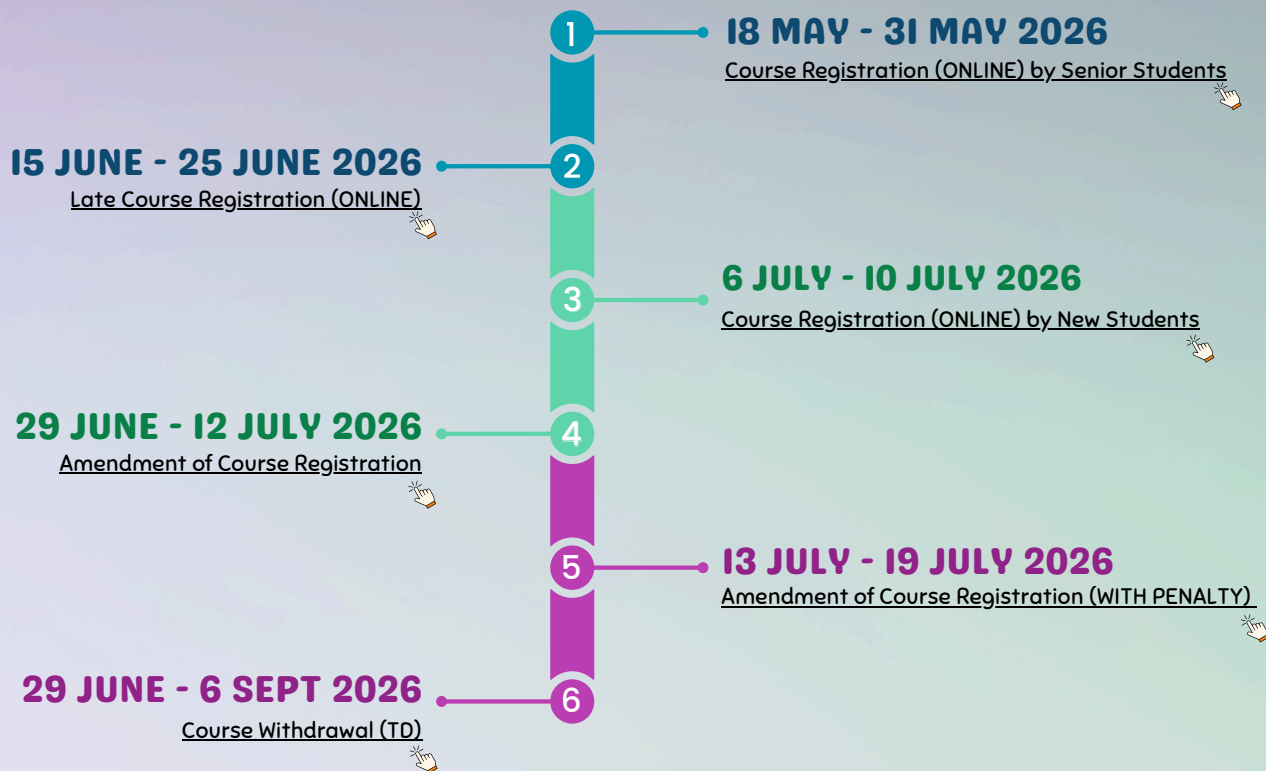

IMPORTANT DATES FOR COURSE REGISTRATION SEMESTER I, SESSION 2026/2027 (FOUNDATION PROGRAMME)

ATTENTION

- Lecture for **Senior Students / semester 2 courses** will start on **29 June 2026**.
- Lecture for **New Students / semester 1 courses** will start on **13 July 2026**.